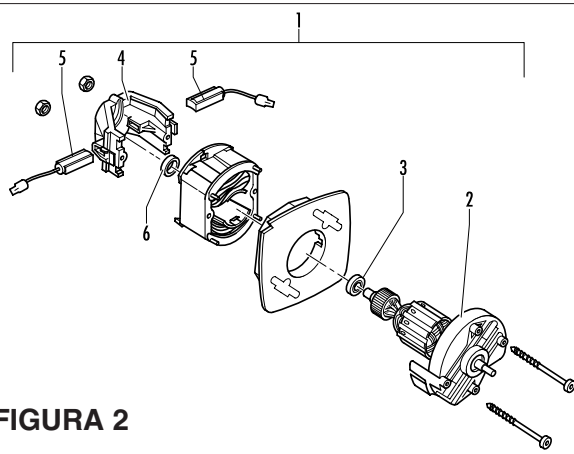

brand	PARTNER

date	SEPT/03	SHEET 1/2

Model	Prefix
P1540	01

Product number
953900278

FIGURA 2